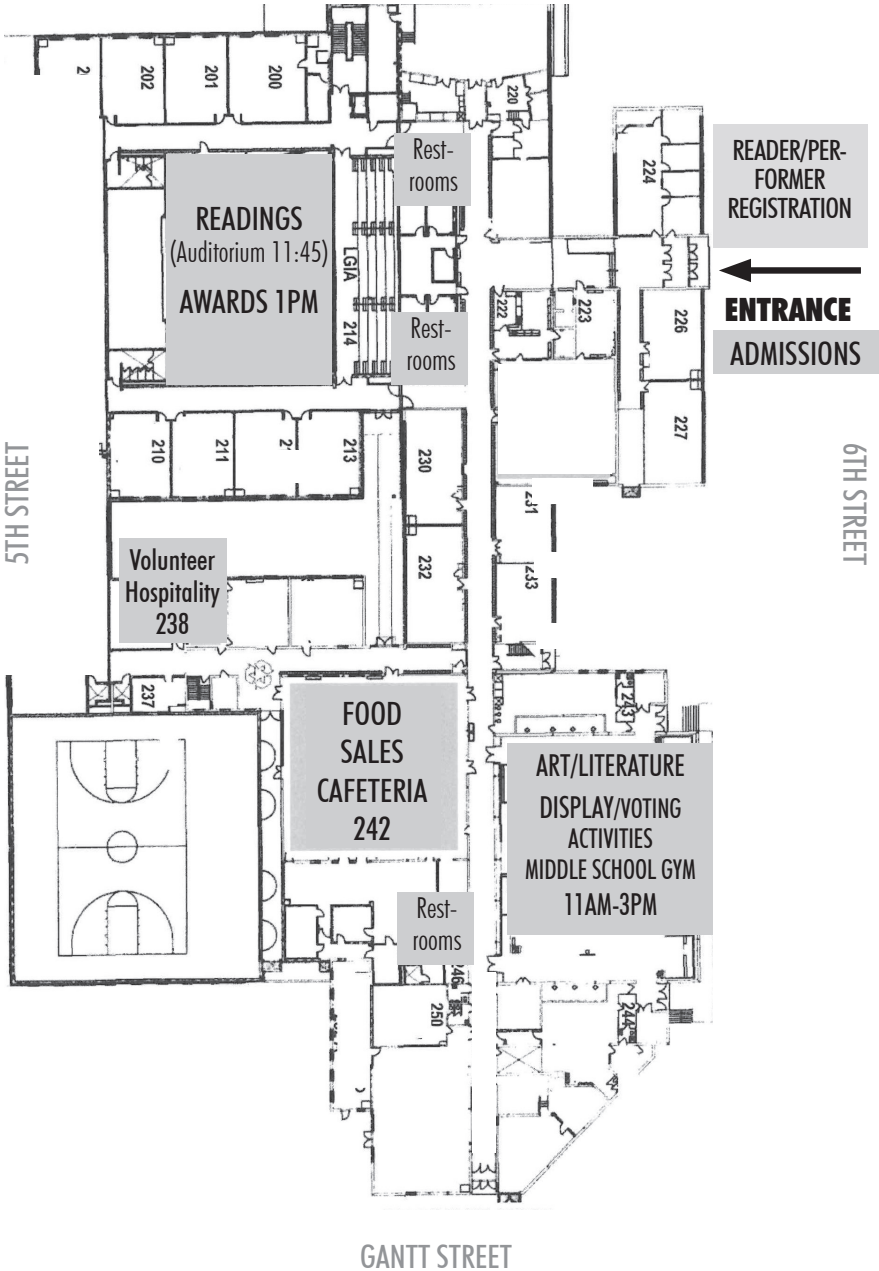

HUNGRY?

In the Cafeteria we've got ...

Hot Dogs • Beef BBQ • Snacks • Sweets • Sodas • Juices

EVENT MAP

CAROLINE STREET

ABOUT YOUTH ART DAY

For more than 40 years, Perry County Council of the Arts (PCCA) Youth Art Day has highlighted the literary, visual and performance art endeavors of students across Perry County. Each year, more than 10 percent of the K-12 students participate in Youth Art Day from all four public school districts, as well as private, cyber and home schools.